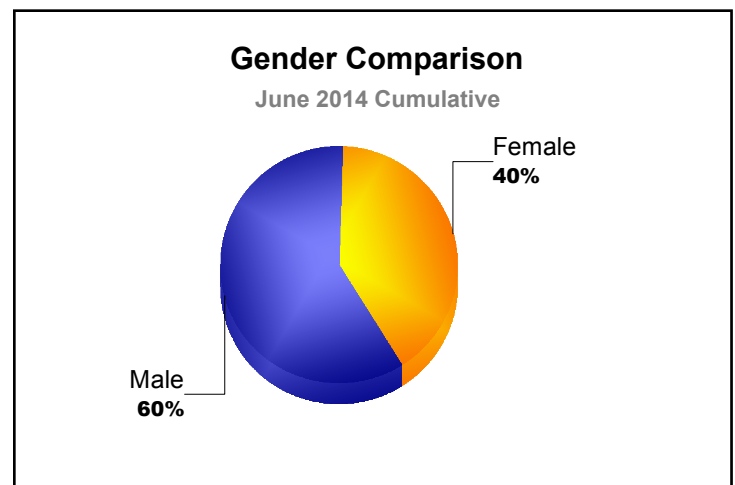

Year	New Clubs	Dropped Clubs	Gain/ Loss Clubs	New Members	Charter Members	Reinstate Members	Transfer Members	Total Member Added	Total Members Dropped	Gain/ Loss Members
2009-2010	0	-3	-3	98	0	11	26	135	-254	-119
2010-2011	1	0	1	119	33	15	12	179	-147	32
2011-2012	0	-1	-1	98	0	9	25	132	-198	-66
2012-2013	0	-1	-1	114	0	6	16	136	-175	-39
2013-2014	1	-3	-2	135	26	8	11	180	-248	-68
Average	0	-2	-1	113	12	10	18	152	-204	-52