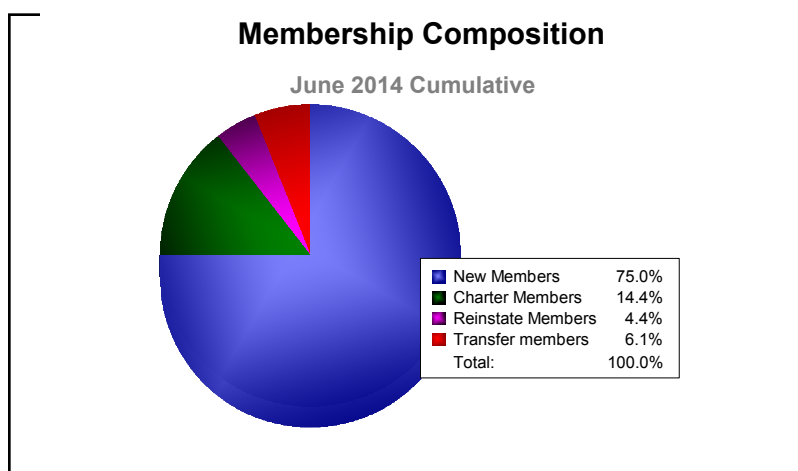

Year	New Clubs	Dropped Clubs	Gain/ Loss Clubs	New Members	Charter Members	Reinstate Members	Transfer Members	Total Member Added	Total Members Dropped	Gain/ Loss Members
2009-2010	0	-3	-3	98	0	11	26	135	-254	-119
2010-2011	1	0	1	119	33	15	12	179	-147	32
2011-2012	0	-1	-1	98	0	9	25	132	-198	-66
2012-2013	0	-1	-1	114	0	6	16	136	-175	-39
2013-2014	1	-3	-2	135	26	8	11	180	-248	-68
Average	0	-2	-1	113	12	10	18	152	-204	-52