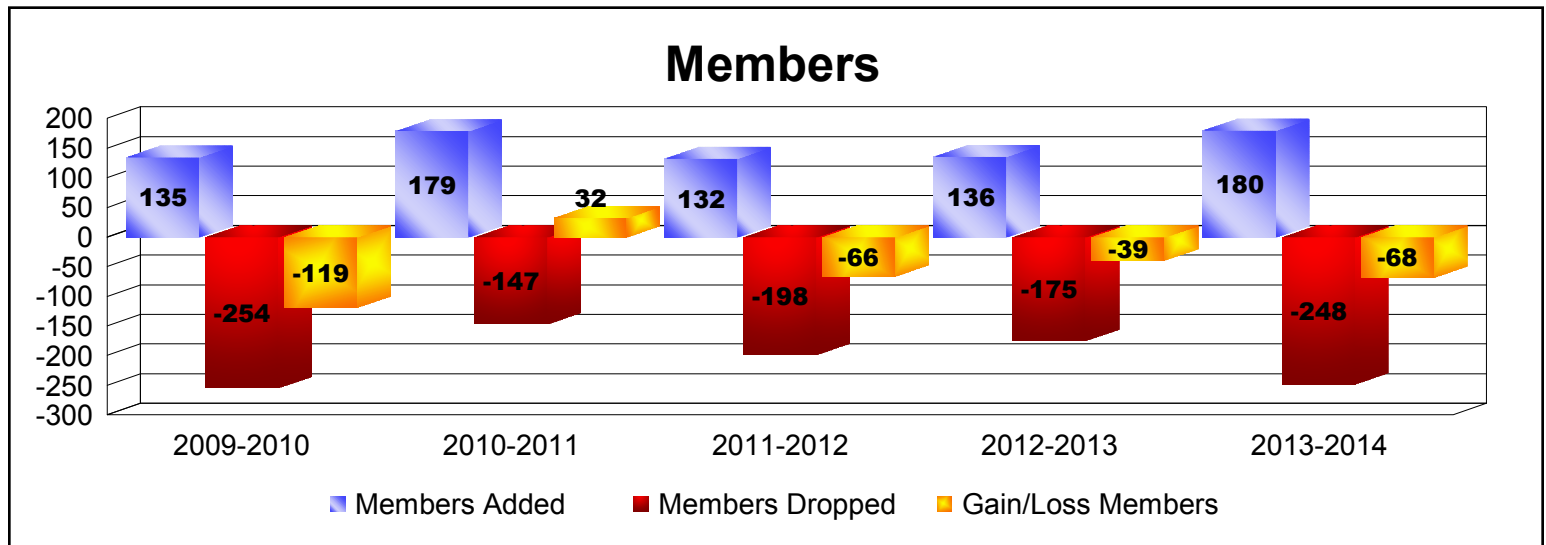

Year	New Clubs	Dropped Clubs	Gain/ Loss Clubs	New Members	Charter Members	Reinstate Members	Transfer Members	Total Member Added	Total Members Dropped	Gain/ Loss Members
2009-2010	0	-3	-3	98	0	11	26	135	-254	-119
2010-2011	1	0	1	119	33	15	12	179	-147	32
2011-2012	0	-1	-1	98	0	9	25	132	-198	-66
2012-2013	0	-1	-1	114	0	6	16	136	-175	-39
2013-2014	1	-3	-2	135	26	8	11	180	-248	-68
Average	0	-2	-1	113	12	10	18	152	-204	-52

Year	New Clubs	Dropped Clubs	Gain/ Loss Clubs	New Members	Charter Members	Reinstate Members	Transfer Members	Total Member Added	Total Members Dropped	Gain/ Loss Members
2009-2010	0	0	0	6	0	0	0	6	-3	3
2010-2011	0	0	0	0	0	0	0	0	-7	-7
2011-2012	0	0	0	0	0	1	0	1	-2	-1
2012-2013	0	0	0	0	0	0	0	0	0	0
2013-2014	0	0	0	2	0	0	0	2	-4	-2
Average	0	0	0	2	0	0	0	2	-3	-1