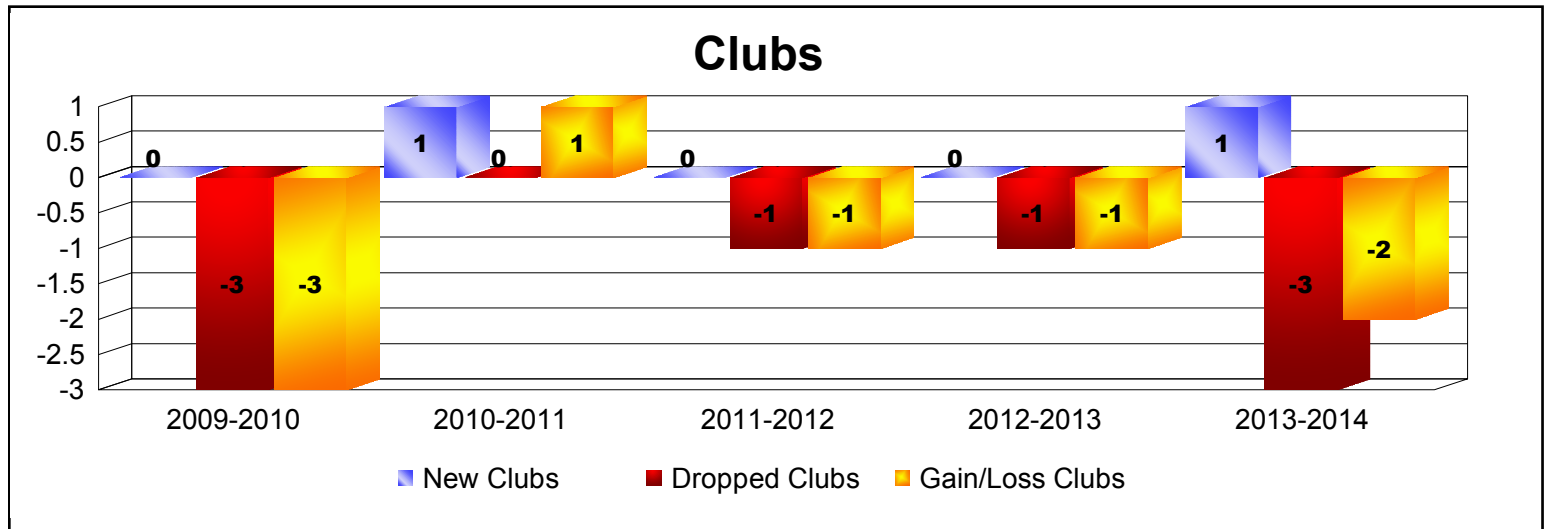

Year	New Clubs	Dropped Clubs	Gain/ Loss Clubs	New Members	Charter Members	Reinstate Members	Transfer Members	Total Member Added	Total Members Dropped	Gain/ Loss Members
2009-2010	0	-3	-3	98	0	11	26	135	-254	-119
2010-2011	1	0	1	119	33	15	12	179	-147	32
2011-2012	0	-1	-1	98	0	9	25	132	-198	-66
2012-2013	0	-1	-1	114	0	6	16	136	-175	-39
2013-2014	1	-3	-2	135	26	8	11	180	-248	-68
Average	0	-2	-1	113	12	10	18	152	-204	-52

Year	New Clubs	Dropped Clubs	Gain/ Loss Clubs	New Members	Charter Members	Reinstate Members	Transfer Members	Total Member Added	Total Members Dropped	Gain/ Loss Members
2009-2010	0	0	0	6	0	0	0	6	-3	3
2010-2011	0	0	0	0	0	0	0	0	-7	-7
2011-2012	0	0	0	0	0	1	0	1	-2	-1
2012-2013	0	0	0	0	0	0	0	0	0	0
2013-2014	0	0	0	2	0	0	0	2	-4	-2
Average	0	0	0	2	0	0	0	2	-3	-1